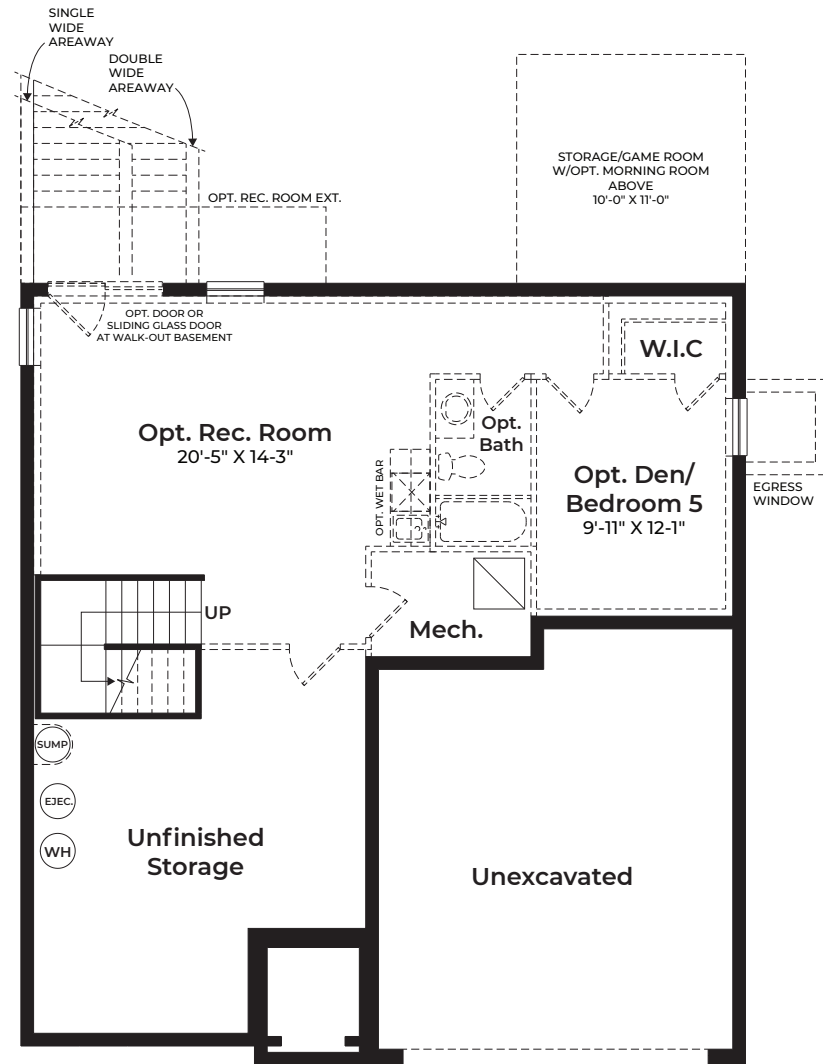

CRAFTSMAN

EASTERN SEABOARD

FEDERAL

FOUNDATION

The Eliot

4 Bedrooms | 2.5 Bathrooms | 2-Car Garage | 2,393+ SF

MODERN FARMHOUSE

BASE PRICE
HOMESITE NUMBER
HOMESITE PREMIUM
OPTIONS
TOTAL